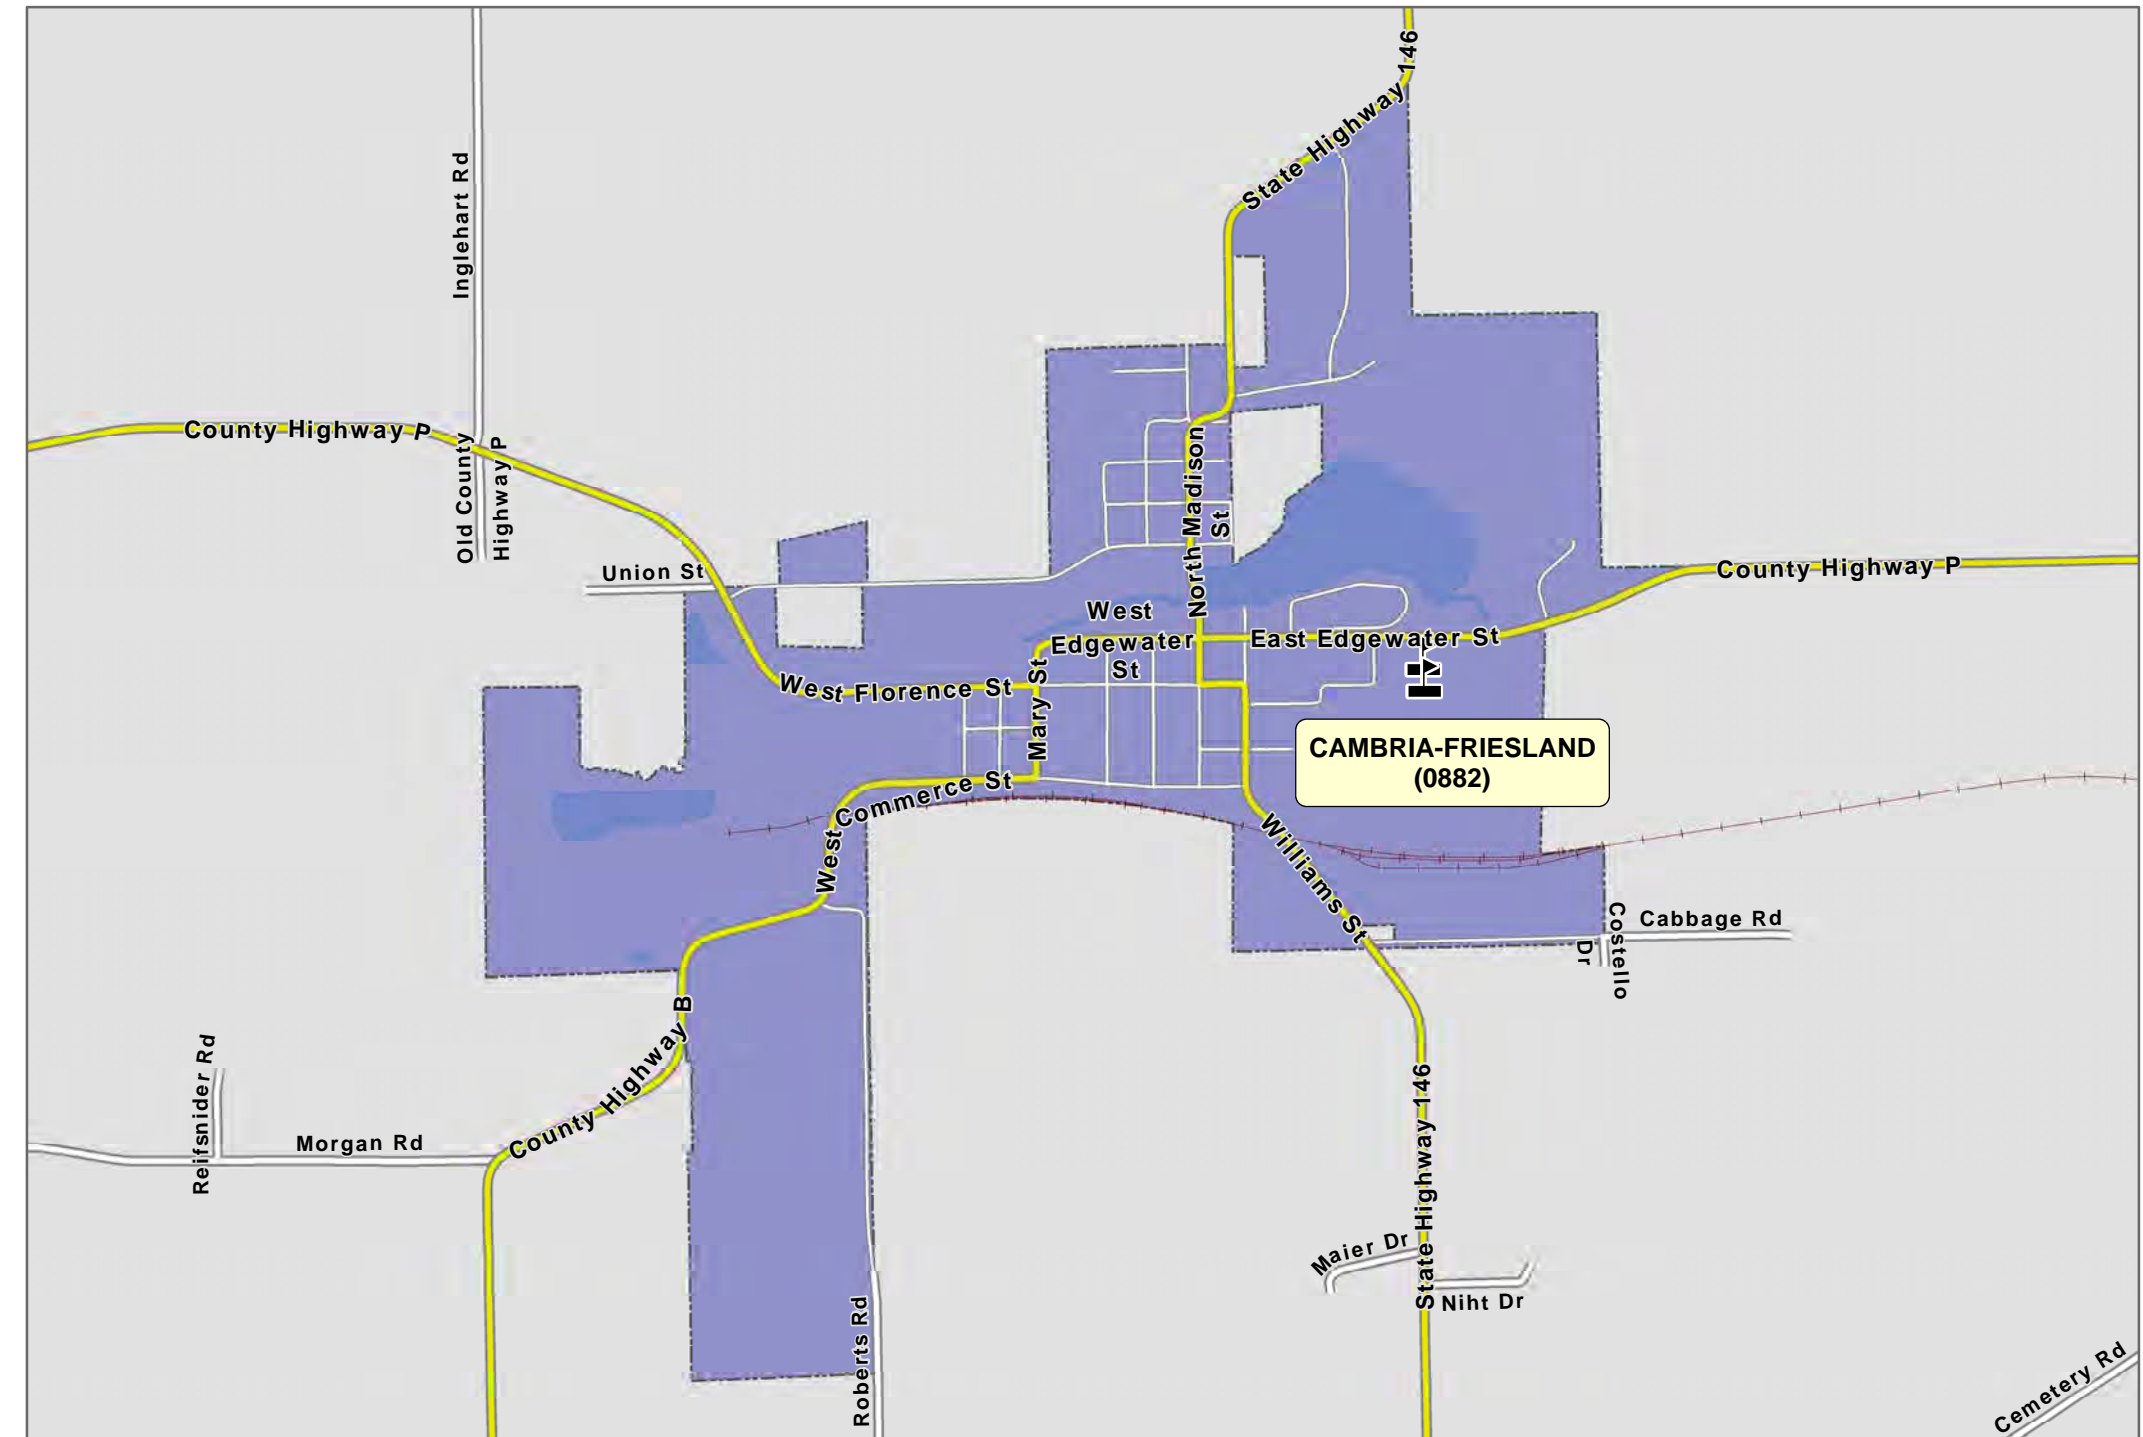

# VILLAGE OF CAMBRIA

Legend

- Supervisory
- Ward (W-)
- Aldermanic

COLUMBIA COUNTY, WI

SUPERVISORY DISTRICT(S)

SCHOOL DISTRICT(S)