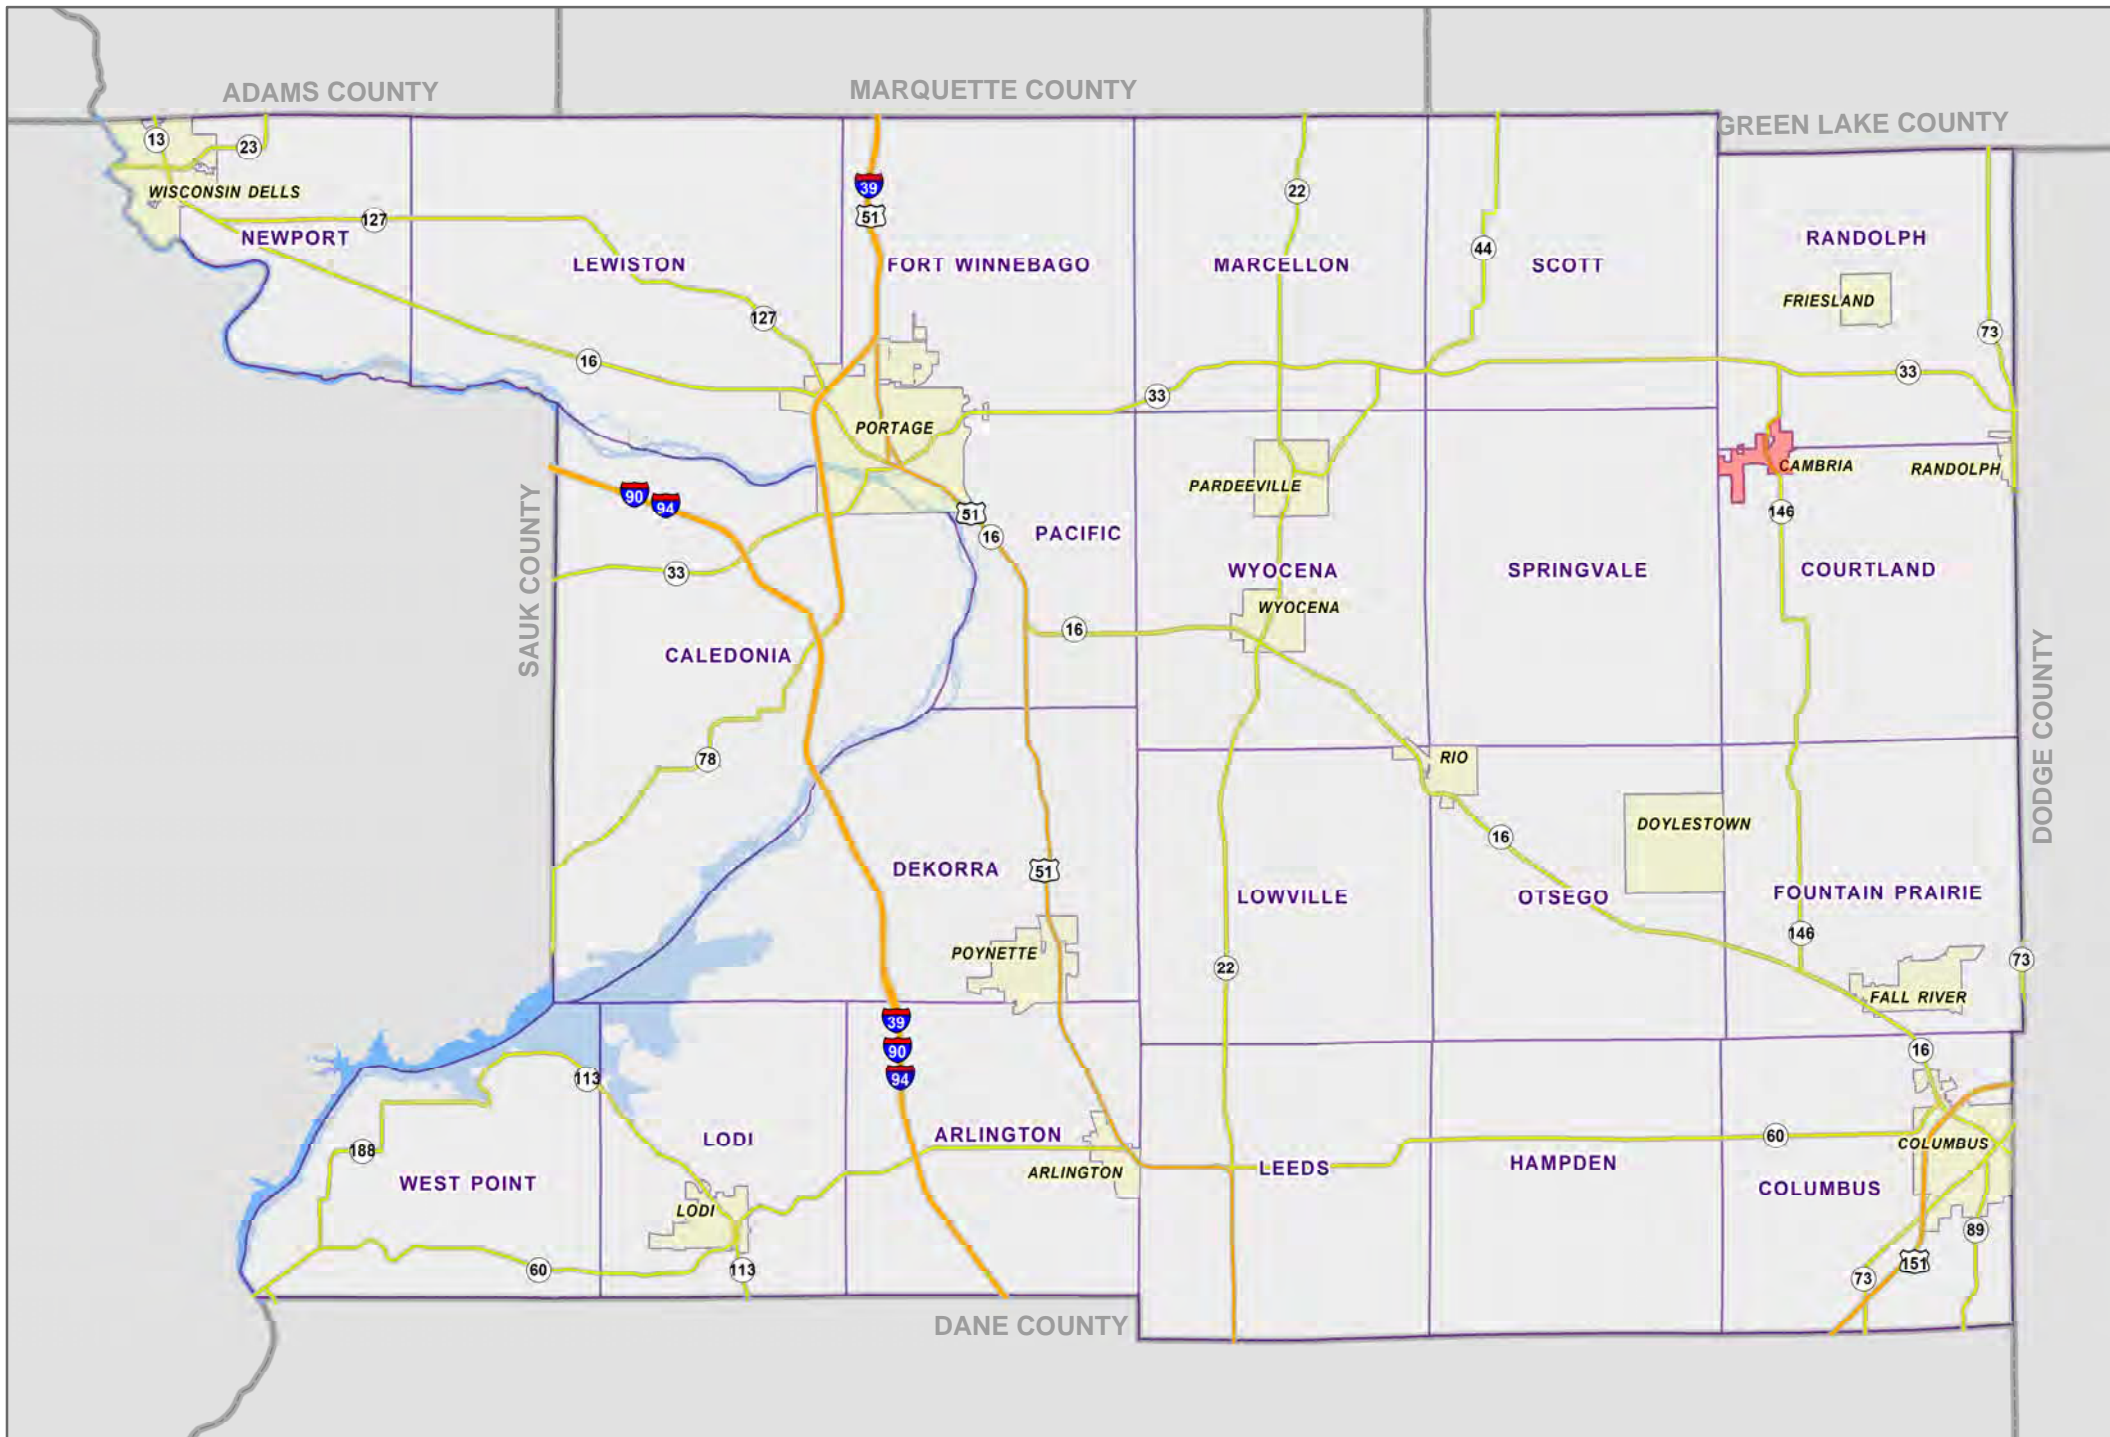

# VILLAGE OF CAMBRIA

Legend

- Supervisory
- Ward (W-)
- Aldermanic

COLUMBIA COUNTY, WI

SUPERVISORY DISTRICT(S)

SCHOOL DISTRICT(S)