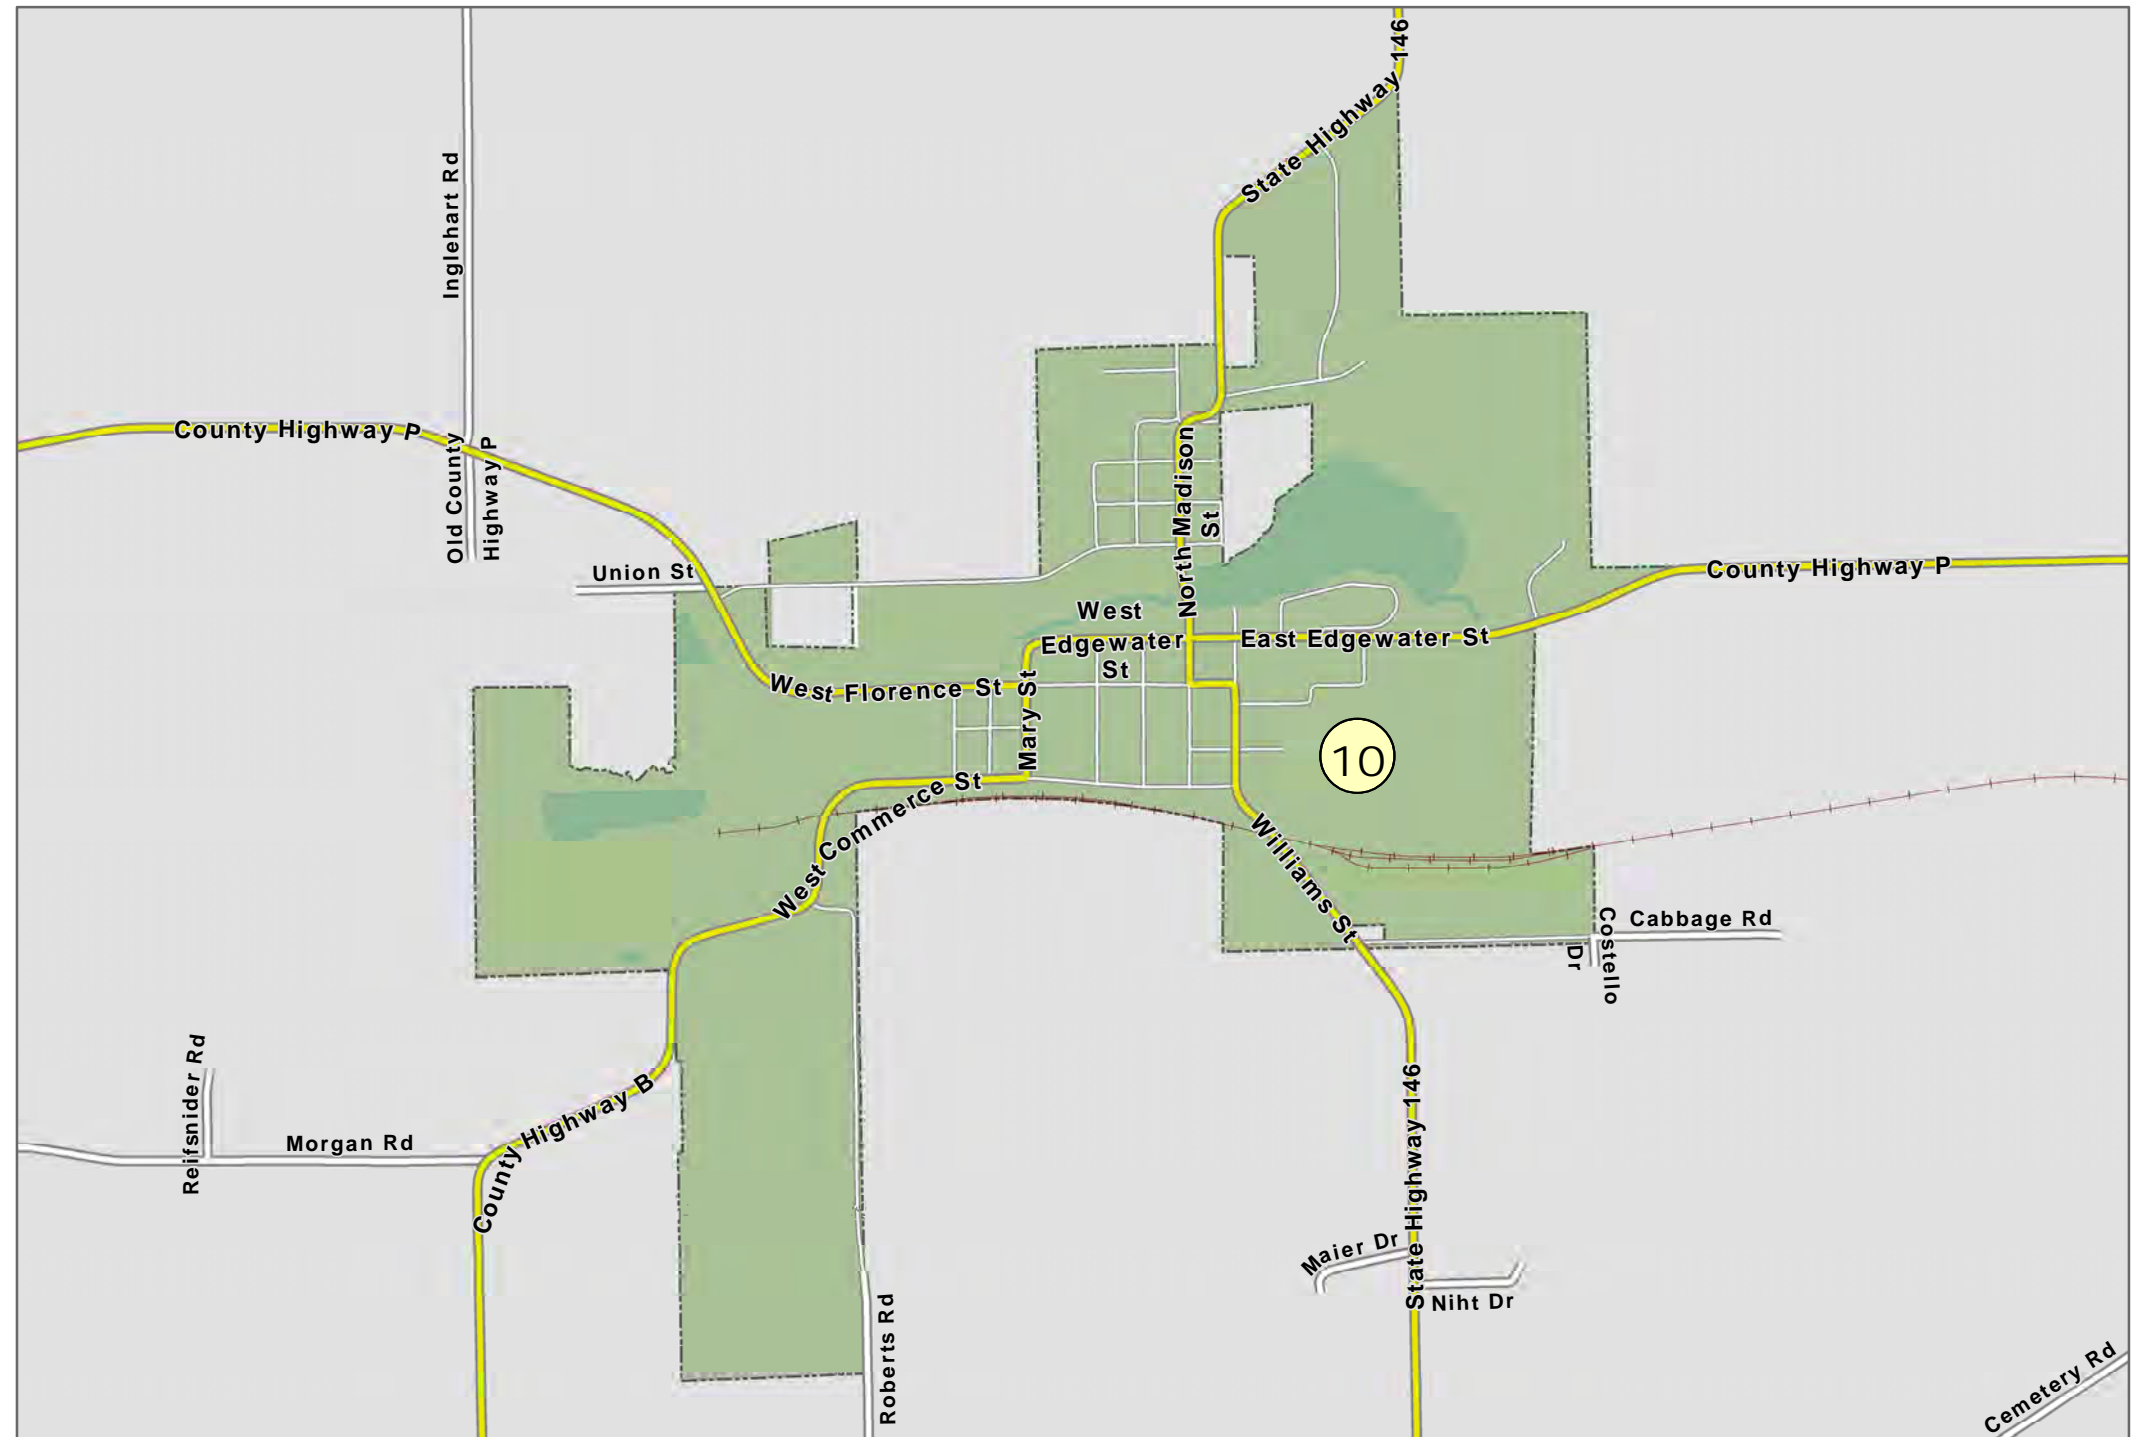

# VILLAGE OF CAMBRIA

Legend

- Supervisory
- Ward (W-)
- Aldermanic

COLUMBIA COUNTY, WI

SUPERVISORY DISTRICT(S)

SCHOOL DISTRICT(S)