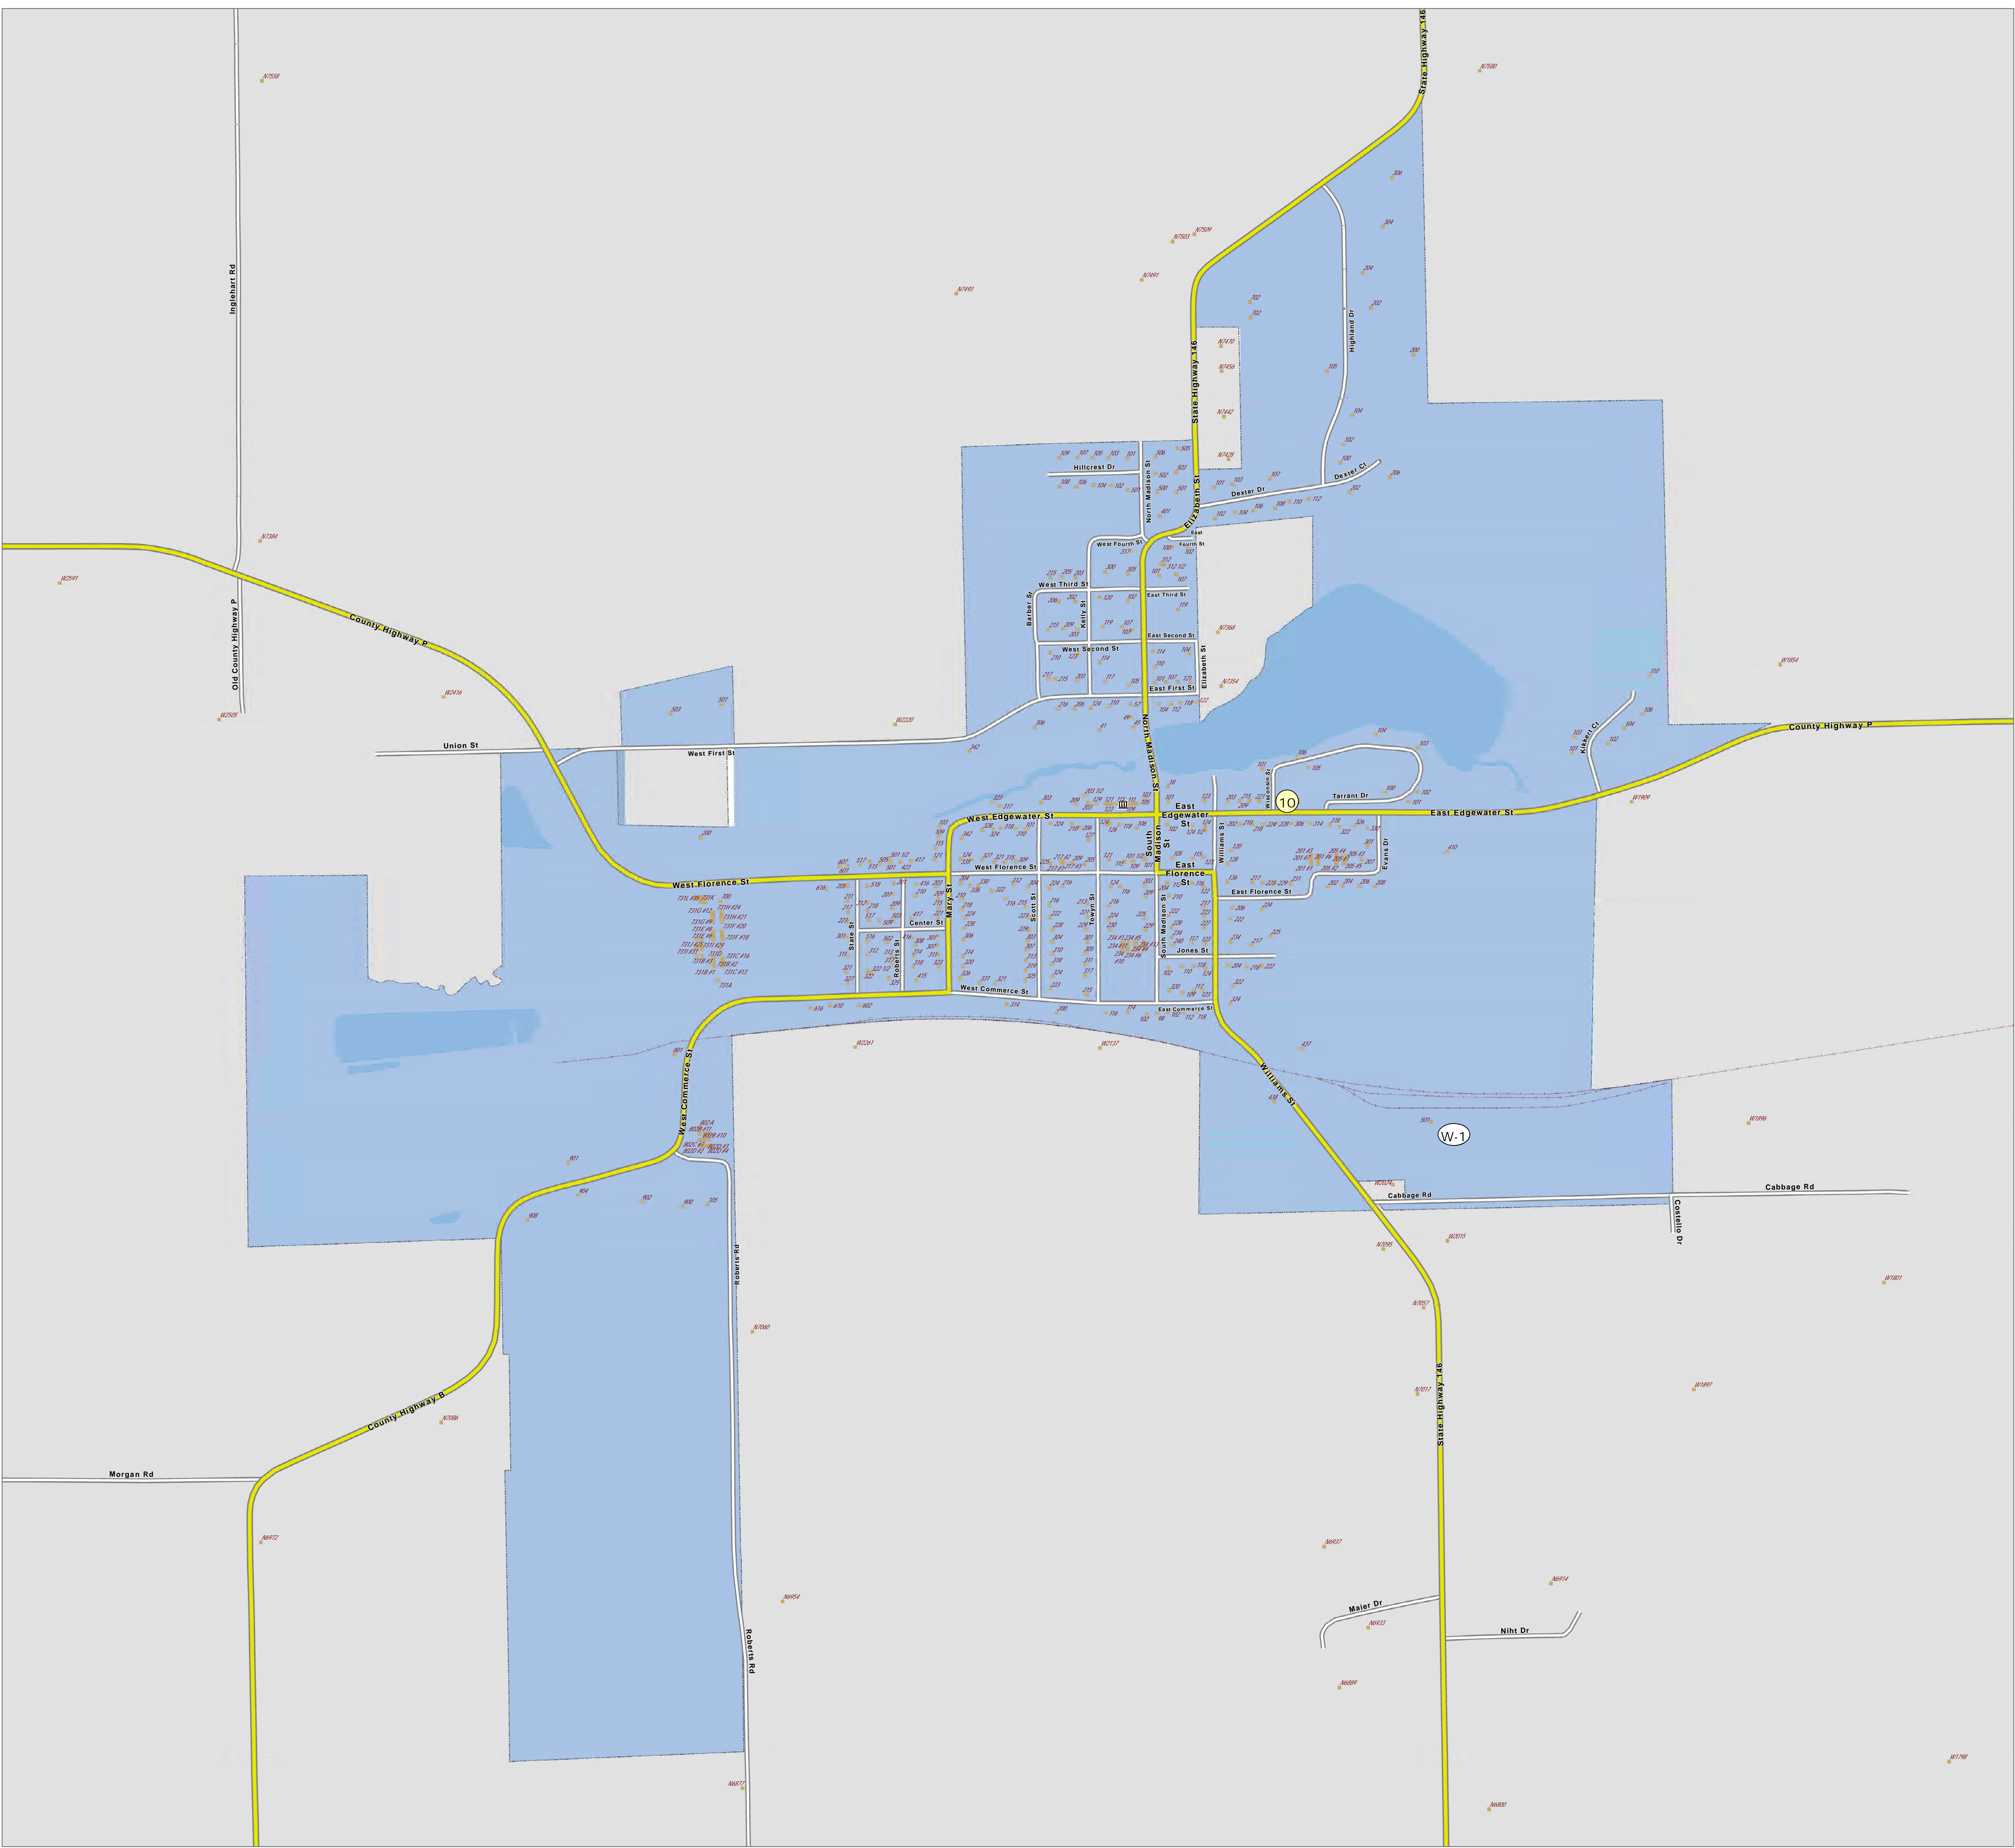

# VILLAGE OF CAMBRIA

Legend

- Supervisory
- Ward (W-)
- Aldermanic

COLUMBIA COUNTY, WI

SUPERVISORY DISTRICT(S)

SCHOOL DISTRICT(S)